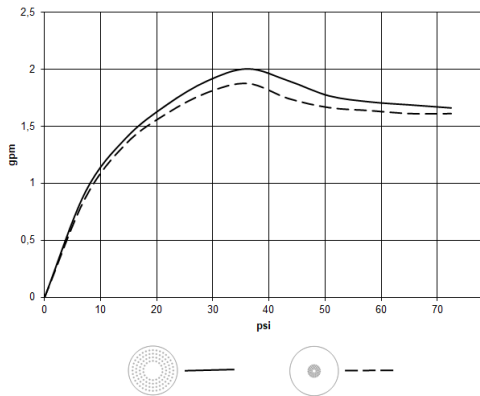

**Three-way diverter ensures that the product does not exceed the max. flow rate of 2.5 gpm at any setting. It does not permit the use of two functions simultaneously.**

**Three-way diverter trim is sold separately**

28 031 970

mm [inches]

**Flow rate chart**

**Codes & Standards**

California Energy  
Commission  
(CEC)

28 031 970