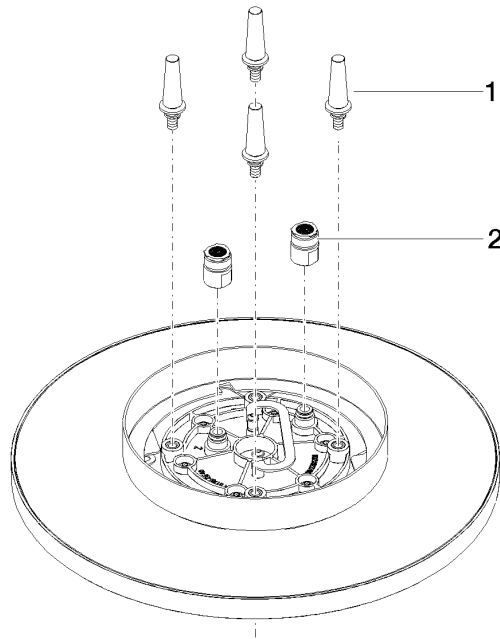

**Three-way diverter ensures that the product does not exceed the max. flow rate of 2.5 gpm at any setting. It does not permit the use of two functions simultaneously.**

**Three-way diverter trim is sold separately**

### Required miscellaneous

**Concealed ceiling installation box for surface-mounted ceiling installation -** 35 041 970-90 0010

- min. recess depth 90 mm
- Pre-assembly kit for three-way diverter included
- max. recess depth 115 mm

28 031 970

mm [inches]

**Flow rate chart**

**Codes & Standards**

California Energy  
Commission  
(CEC)

28 031 970

### Spare parts list

No.	Item Number	Name	Quantity used	Delivery time
1	90 17 20 263 00 90	fixing set	1	2
2	90 24 03 309 02 90	connection	2	2