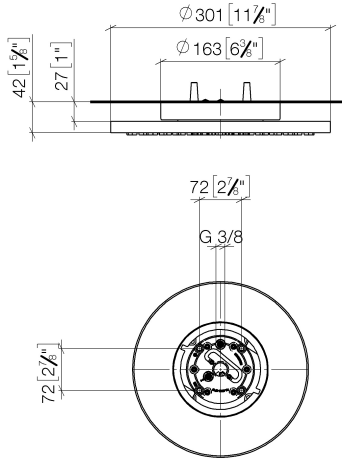

28 031 970

Fits: TARA, LISSÉ, VAIA, META

- rain shower Ø 300 mm
- PURE RAIN, max. flow rate 6.8 l/min (at 3 bar)
- PURIFY RAIN, max. flow rate 6 l/min (at 3 bar)
- Distance to ceiling from bottom edge of shower 40 mm
- with anti-scale system

### Required miscellaneous

**Concealed ceiling installation box for surface-mounted ceiling installation -** 35 041 970-90 0010

- min. recess depth 90 mm
- Pre-assembly kit for three-way diverter included
- max. recess depth 115 mm

28 031 970

mm [inches]

**Flow rate chart**

**Codes & Standards**

California Energy  
Commission  
(CEC)

28 031 970

### Spare parts list

No.	Item Number	Name	Quantity used	Delivery time
1	90 17 20 263 00 90	fixing set	1	2
2	90 24 03 309 02 90	connection	2	2